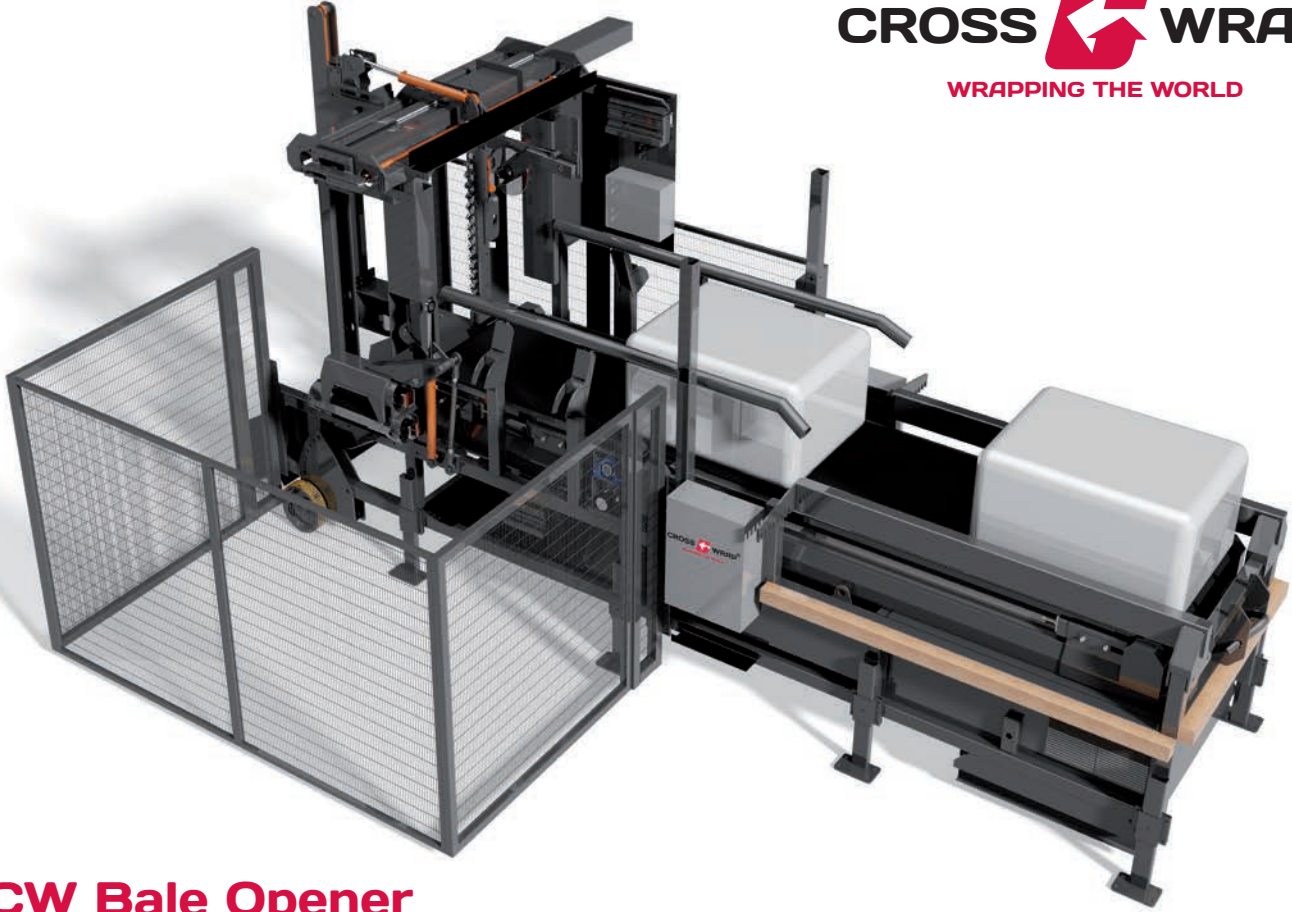

**CROSS WRAP®**  
WRAPPING THE WORLD

**CW Bale Opener**

# **CW Bale Opener** **BEST BALE OPENER** **FOR YOUR BUSINESS**

*CW bale openers are the safest and most economical way to open your bales automatically for material utilization in WTE-plants or cement kilns. CW bale opener dewires also the unwrapped bales.*